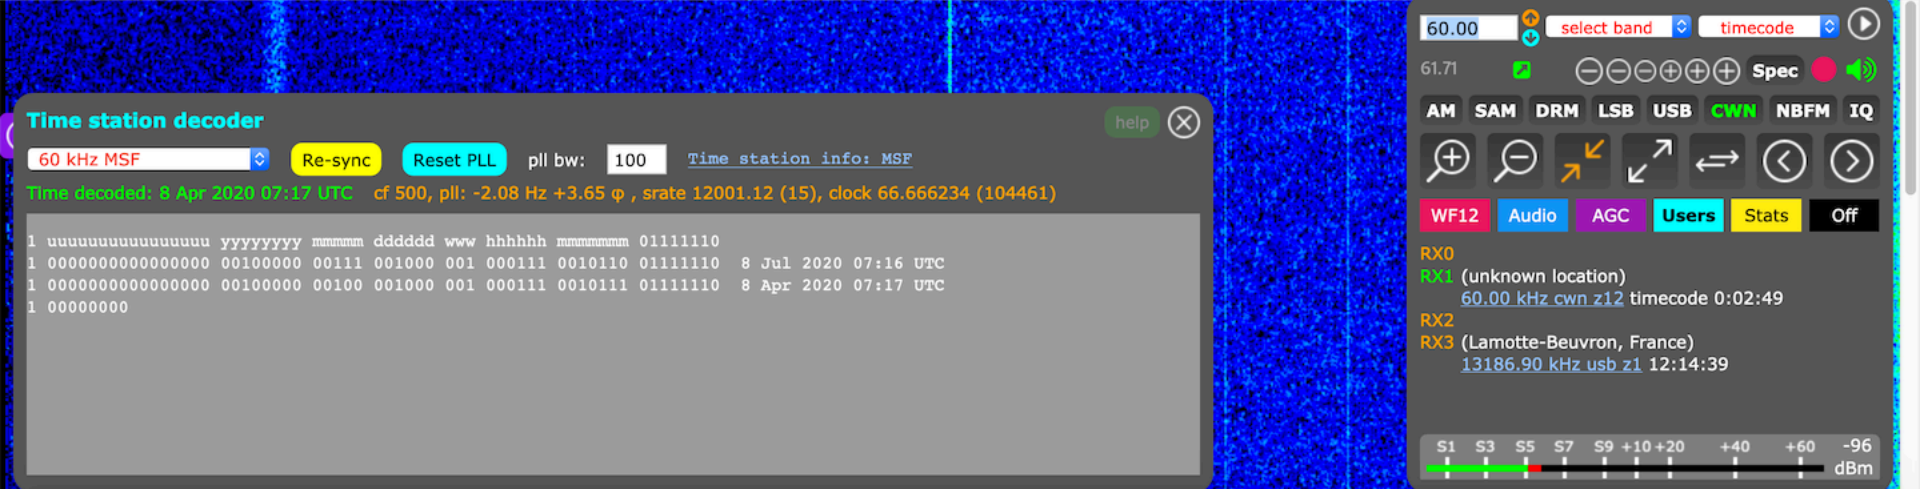

06:17 UTC  
08:17 Local  
Europe/Paris (CEST)

LF Utility

NRK ISL

WWVB

? FSK

FUG FRA

MSF GBR

Time station decoder

60 kHz MSF [Re-sync] [Reset PLL] pll bw: 100 Time station info: MSF

Time decoded: 8 Apr 2020 07:17 UTC cf 500, pll: -2.08 Hz +3.65  $\phi$ , srste 12001.12 (15), clock 66.666234 (104461)

```
1 uuuuuuuuuuuuuuuuuuuu yyyyyyyy mmmmmmm dddddd ww w hhhhhh mmmmmmmmm 01111110  
1 000000000000000000 00100000 001111 001000 001 000111 0010110 01111110 8 Jul 2020 07:16 UTC  
1 000000000000000000 00100000 00100 001000 001 000111 0010111 01111110 8 Apr 2020 07:17 UTC  
1 000000000
```

60.00 [select band] [timecode]

61.71 Spec

AM SAM DRM LSB USB **CWN** NBFM IQ

[+/-/arrow] [left/right]

WF12 Audio AGC **Users** Stats Off

RX0  
RX1 (unknown location)  
60.00 kHz cwn z12 timecode 0:02:49  
RX2  
RX3 (Lamotte-Beuvron, France)  
13186.90 kHz usb z1 12:14:39